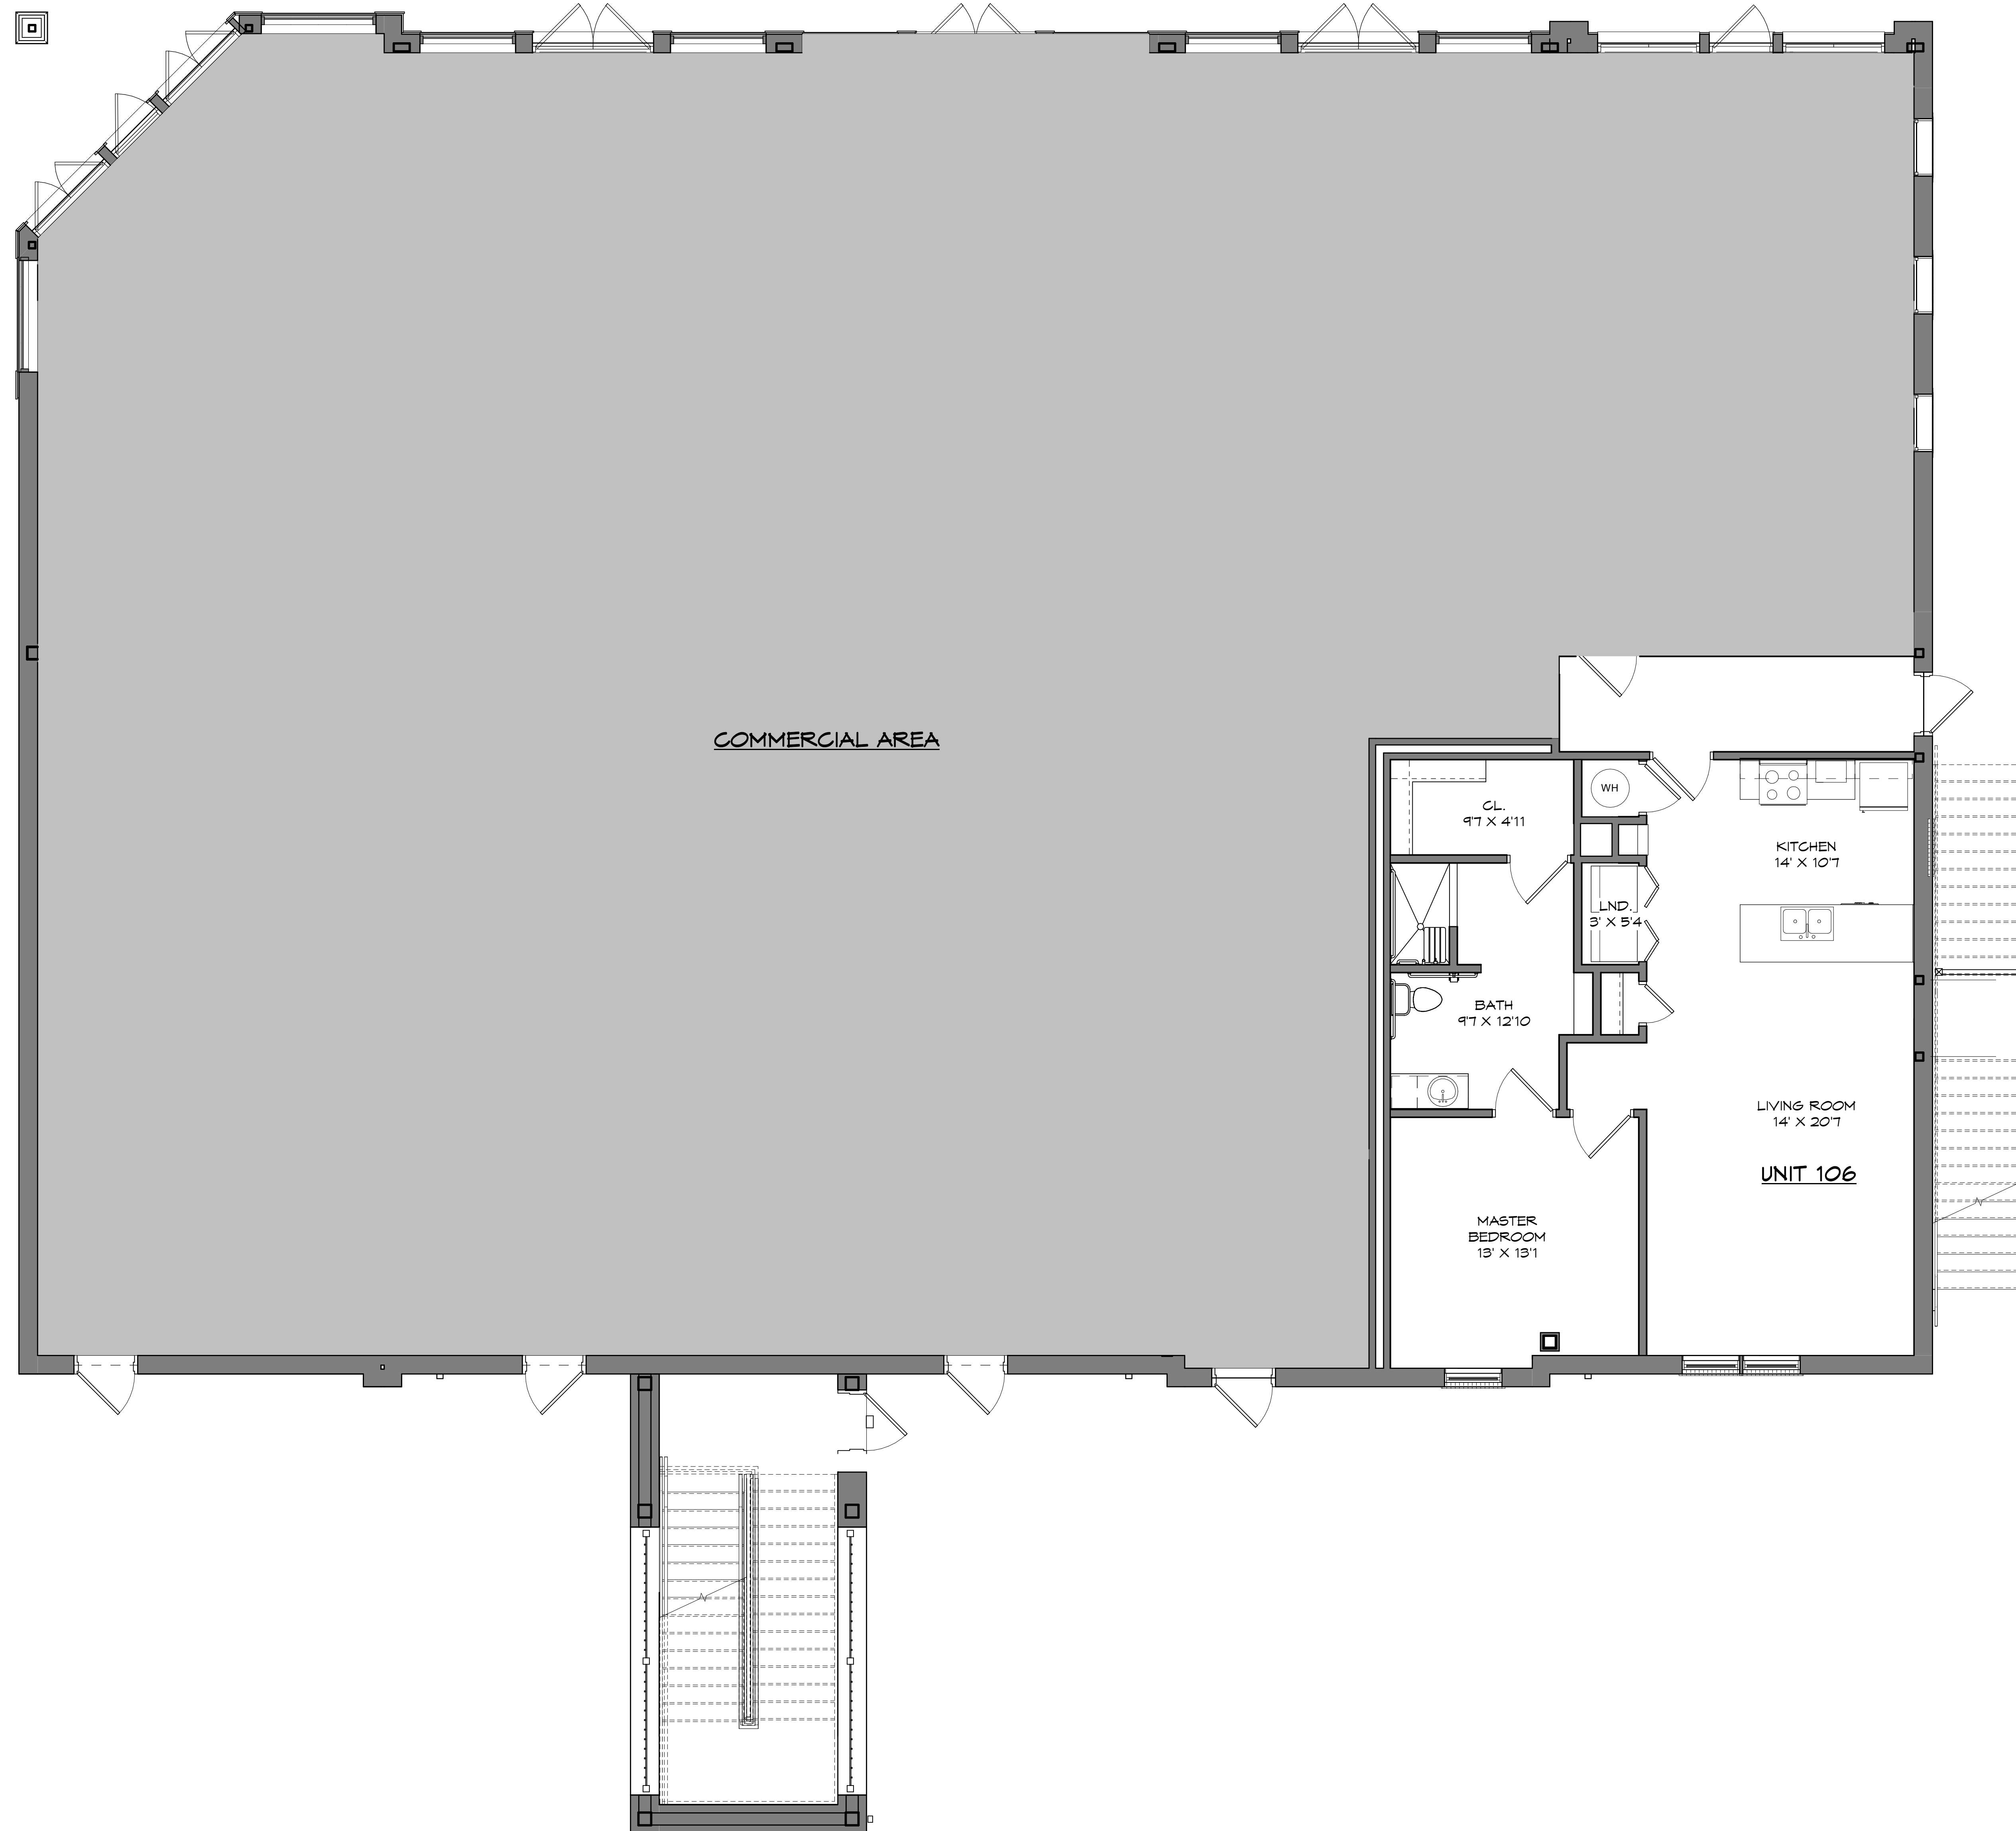

MAY BLVD

1ST FLOOR PLAN

SILO SQUARE LOT - 13

live • work • play

SOUTHAVEN, MS